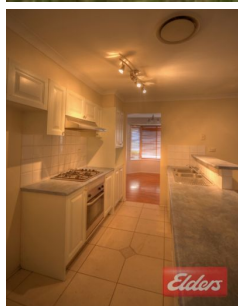

Elders

28 Stave Place Kellyville Ridge NSW

This family home is a must to inspect!! The home features five great size bedrooms with built-ins to all rooms. WIR & ensuite to main bedroom. Plenty of living area's to accommodate the growing family with separate lounge and dining areas with bonus additional family and rumpus rooms - all with ducted air conditioning. Great size kitchen with ample cupboard space, gas cooking and dishwasher. Modern light and airy spacious bathroom and internal laundry. The home also features great size covered entertaining area- ideal for the Summer BBQ season. Ideal location as very quiet family street. Minutes drive to local schools, shops and major shopping centres including Rouse Hill Shopping Centre, Castle Towers, Parklea Markets and Norwest Marketown.