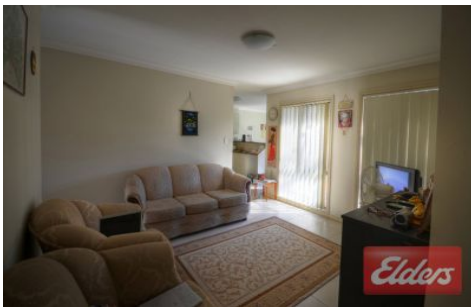

# Elders

**7/4-6 Metella Road TOONGABBIE NSW**

2  1  1 

This well presented two bedroom villa is located in popular Metella Road complex! The property features separate lounge area with air conditioning. Modern spacious kitchen with gas cooking and ample cupboard space with separate dining area that overlooks great covered entertaining area and courtyard. Two great size bedrooms with built-ins to both. Modern bathroom with separate toilet and internal laundry. Single lock up garage. Ideal location as minutes walk to Toongabbie station, shops and amenities.