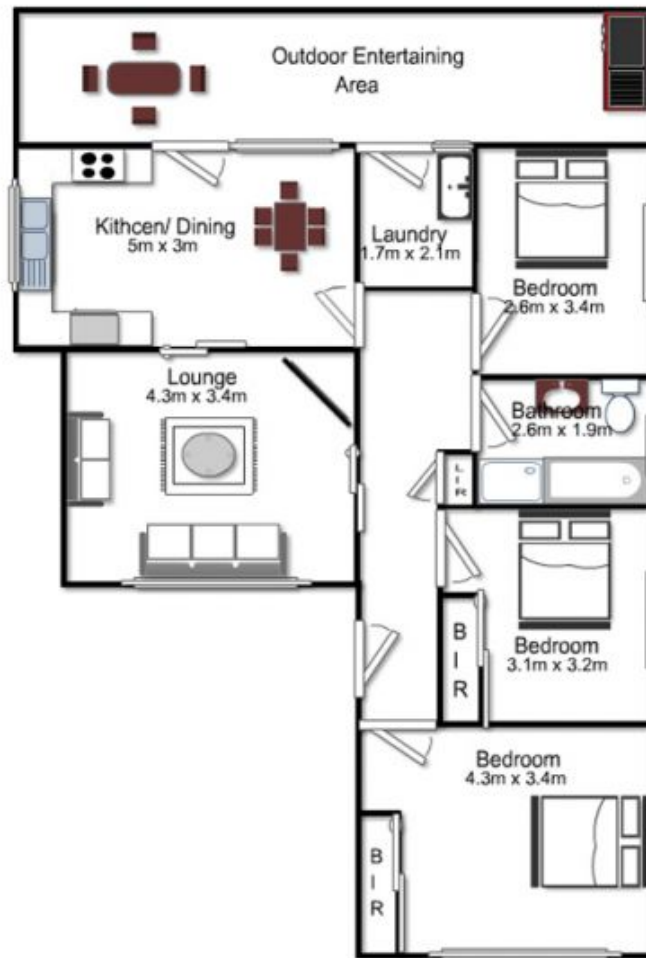

10 Station Road Toongabbie NSW

3  **1** 

Land Size : 765.1 sqm

View : <https://www.elderstoongabbie.com.au/sale/nsw/western-sydney/toongabbie/residential/house/5875257>

Matt Barham
02 9896 2333

Plans are for presentation purposes only and are not part of any legal document or title. They should not be used as sole reference. Interested parties should make their own enquiries using other sources. Measurements are approximates.