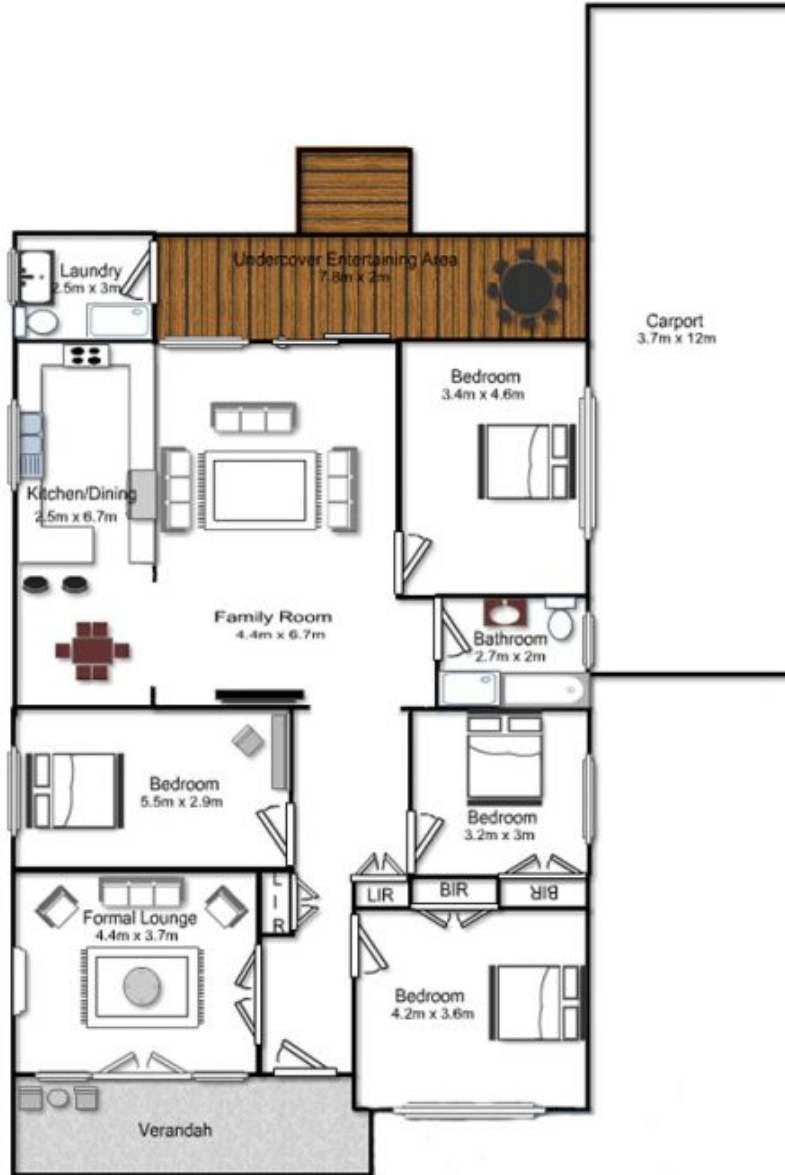

188 Metella Road Toongabbie NSW

4  1 

Price : \$ 486,000

Land Size : 562 sqm

View : <https://www.elderstoongabbie.com.au/sale/nsw/western-sydney/toongabbie/residential/house/5875334>

Matt Barham
02 9896 2333

Plans are for presentation purposes only and are not part of any legal document or title. They should not be used as sole reference. Interested parties should make their own enquiries using other sources. Measurements are approximate.