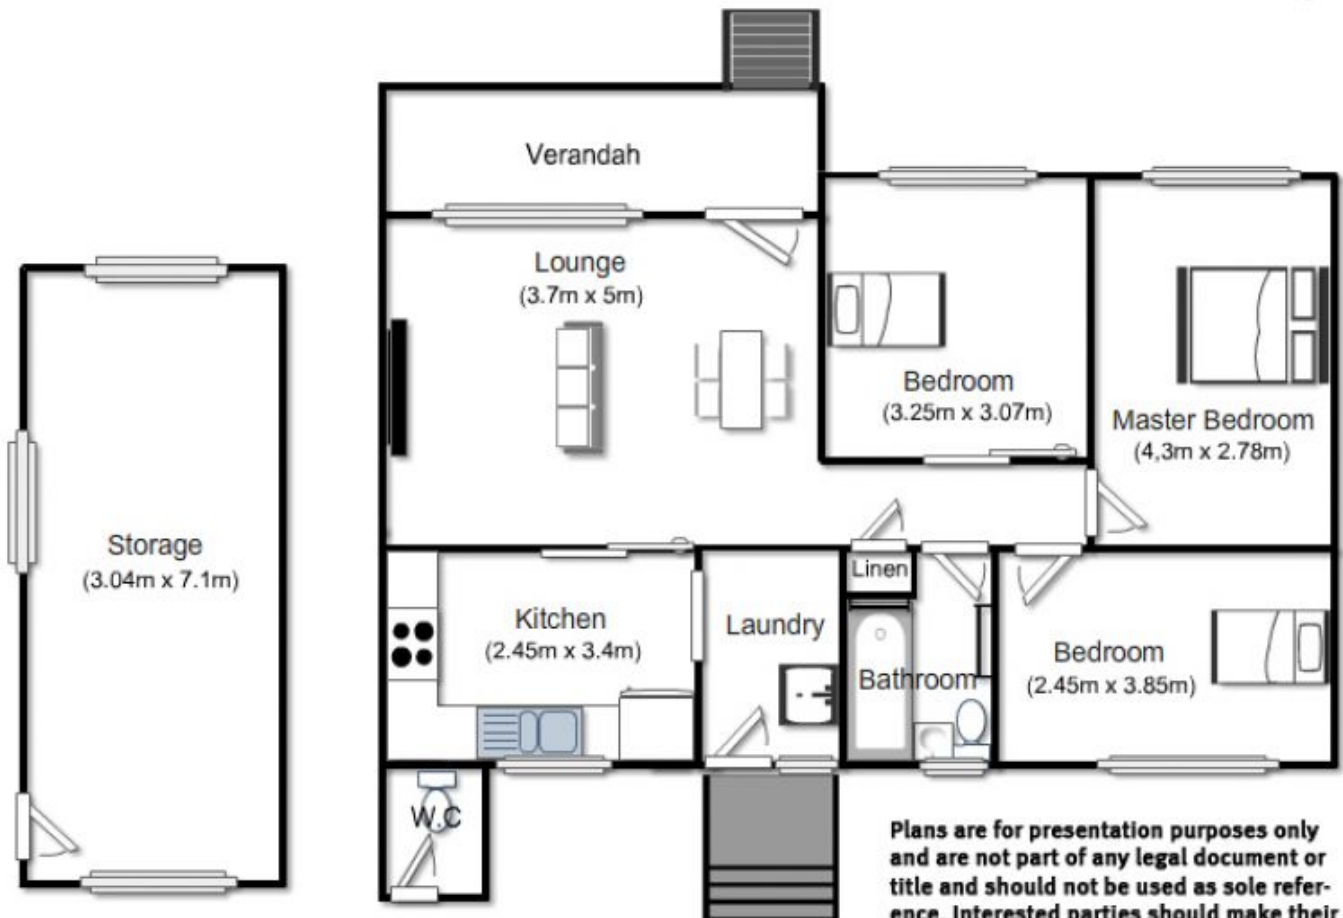

Nick Bardon
02 9896 2333

Plans are for presentation purposes only and are not part of any legal document or title and should not be used as sole reference. Interested parties should make their own enquires using other sources. Measurements are approximate.