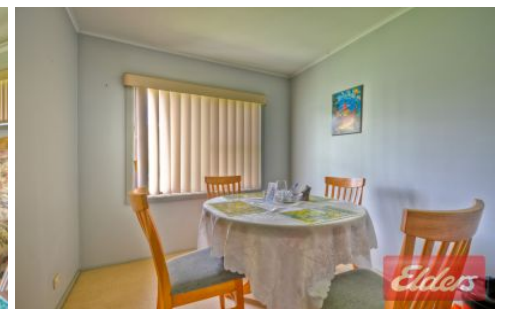

*Elders*

228 Metella Road Toongabbie NSW

**Price** : \$ 430,000

**View** : <https://www.elderstoongabbie.com.au/sale/nsw/western-sydney/toongabbie/residential/house/5876253>

**Matt Barham**  
02 9896 2333