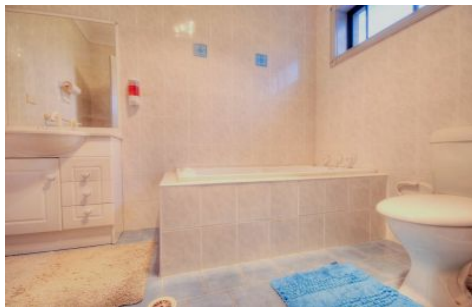

*Elders*

**3/80-82 Metella Road Toongabbie NSW**

**Price** : \$ 441,000

**View** : <https://www.elderstoongabbie.com.au/sale/nsw/western-sydney/toongabbie/residential/unit/5876567>