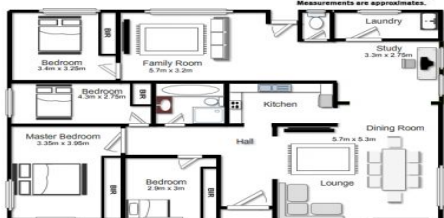

116 Binalong Road Toongabbie NSW

Price : $ 473,500

View : <https://www.elderstoongabbie.com.au/sale/nsw/western-sydney/toongabbie/residential/house/5877017>