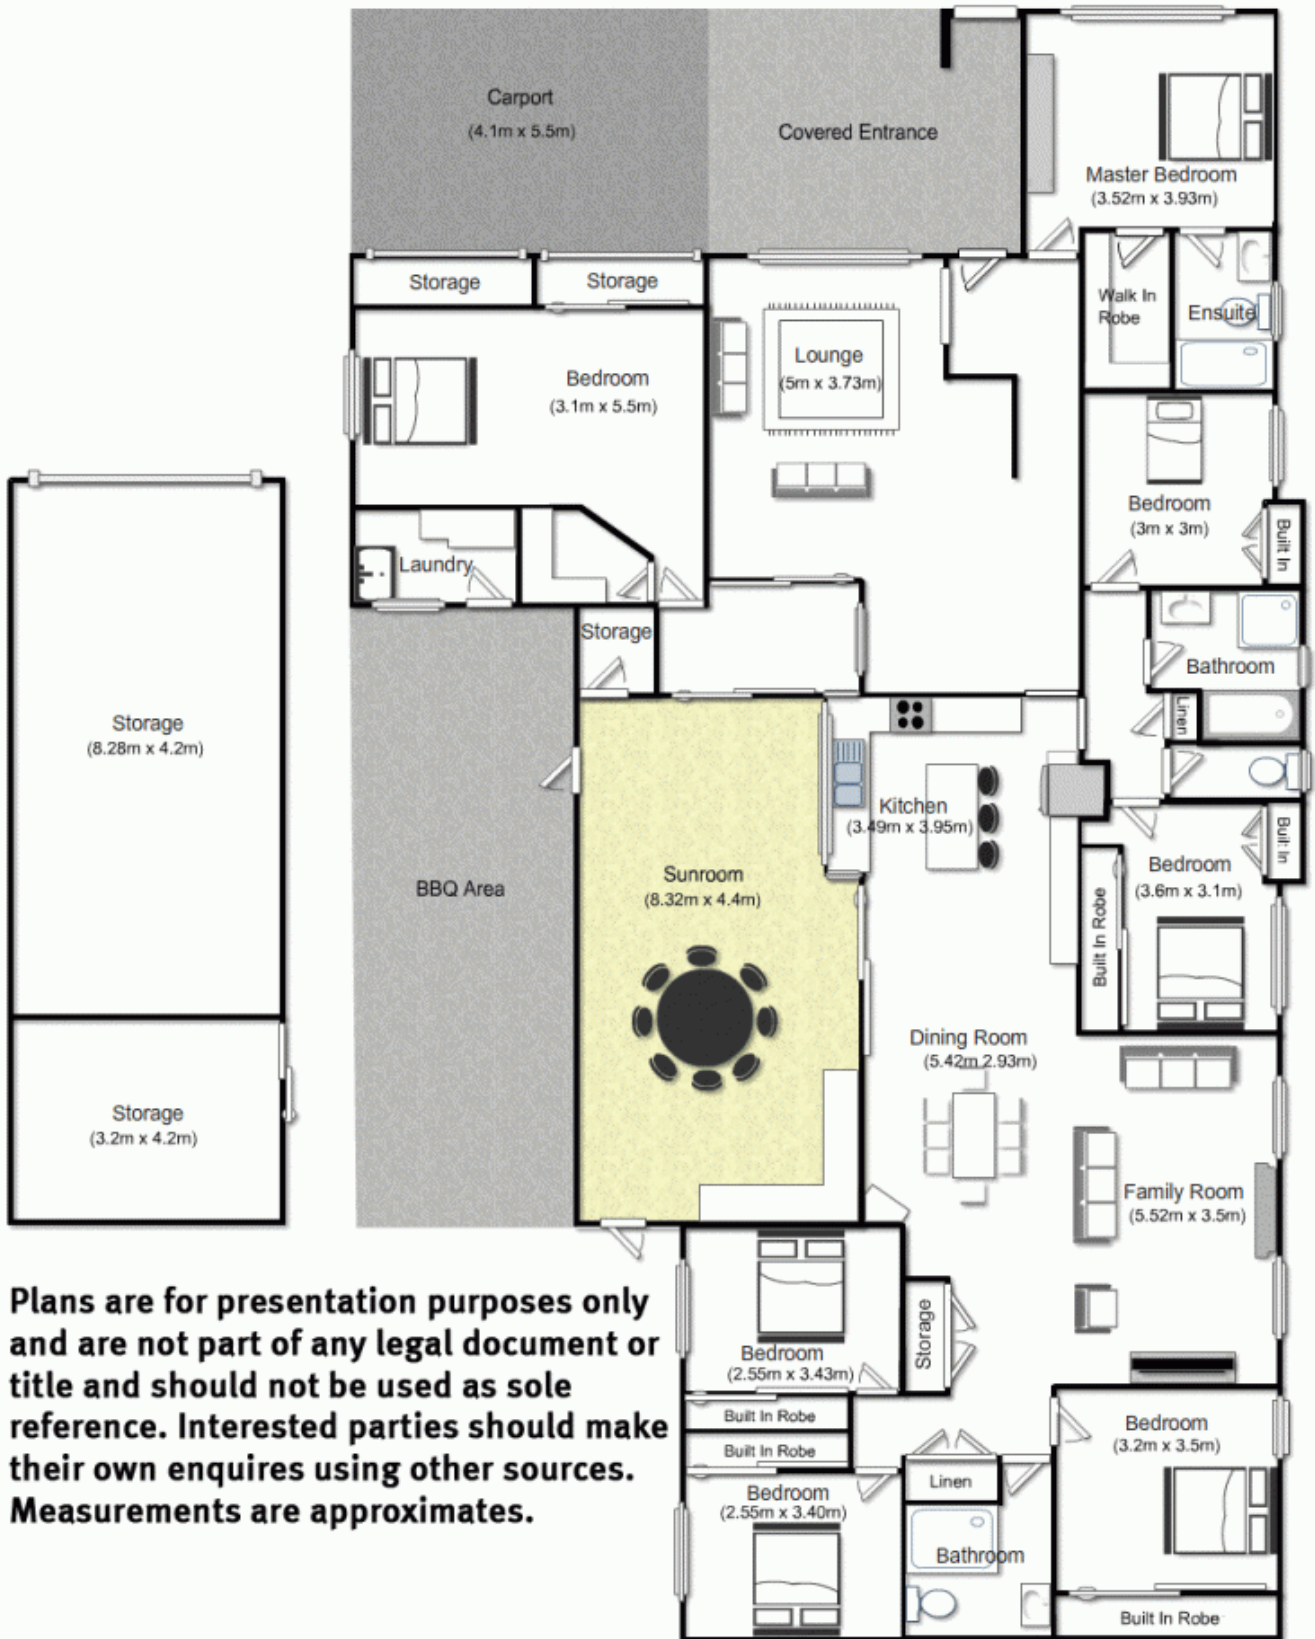

Real Estate

Plans are for presentation purposes only and are not part of any legal document or title and should not be used as sole reference. Interested parties should make their own enquires using other sources. Measurements are approximates.