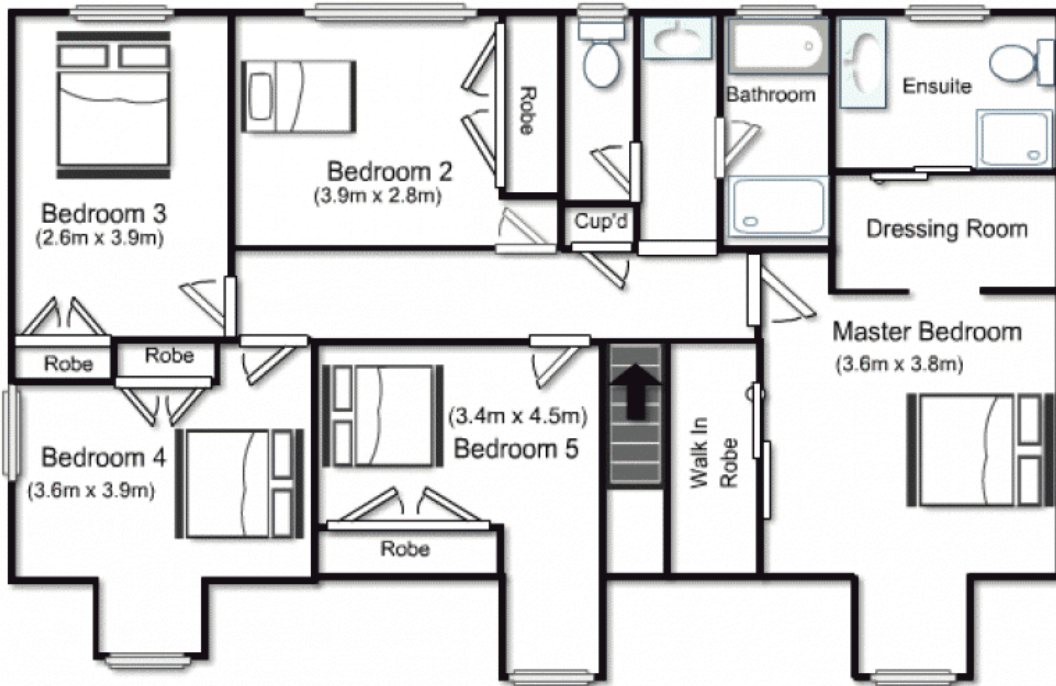

6 Masters Place GIRRAWEE NSW

5 3 2

Enjoying a quiet cul-de-sac setting close to all amenities in a much sought after location. Generous proportions, light filled interiors and private outdoor spaces combine to create a magnificent family residence.

Land Size : 562 sqm
View : <https://www.elderstoongabbie.com.au/sale/nsw/parramatta/girraween/residential/house/5877806>

FEATURES INCLUDE:

- North facing aspect
- Ducted air conditioning - 3 zones
- Single lock up garage with large workshop or convert to tandem
- Security alarm
- Quality carpets, floorboards and tiles
- Stained architraves
- Landscaped garden, fully fenced backyard

DOWNSTAIRS - big living spaces

Real Estate

LEVEL TWO

ENTRY LEVEL

Plans are for presentation purposes only and are not part of any legal document or title and should not be used as sole reference. Interested parties should make their own enquires using other sources. Measurements are approximates.