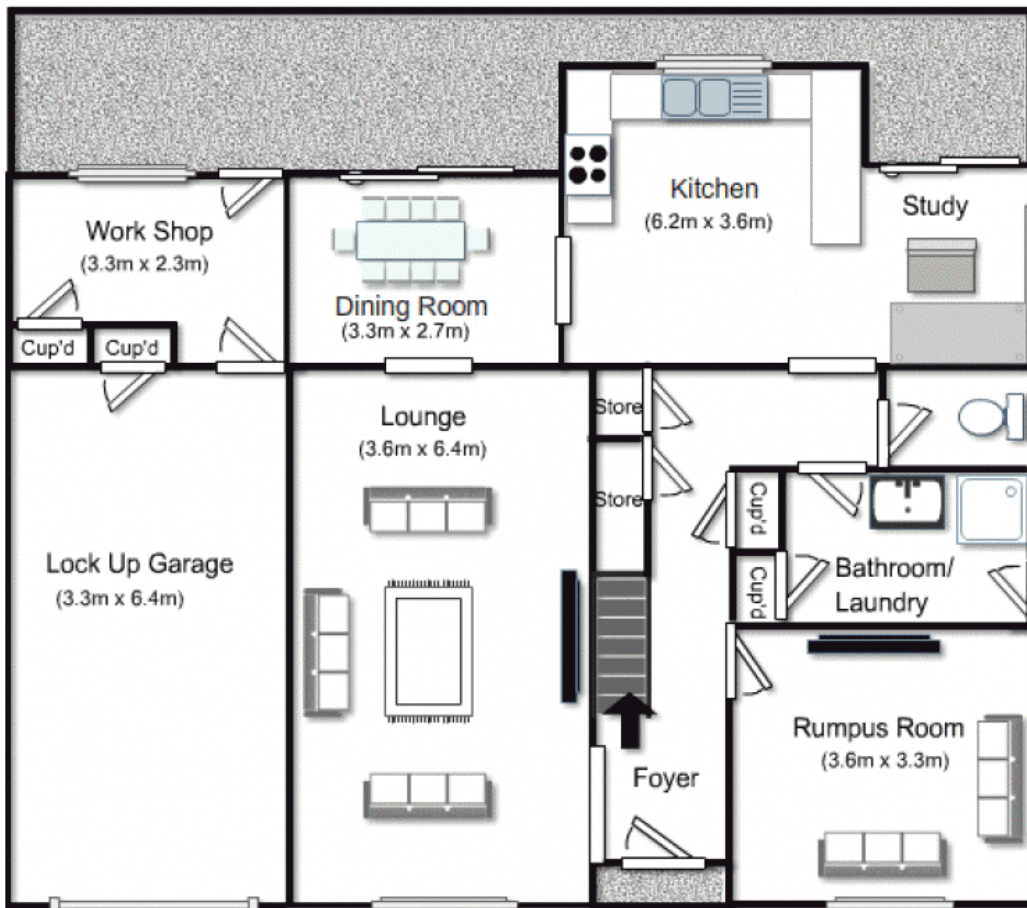

6 Masters Place GIRRAWEE NSW

5 3 2

Enjoying a quiet cul-de-sac setting close to all amenities in a much sought after location. Generous proportions, light filled interiors and private outdoor spaces combine to create a magnificent family residence.

Land Size : 562 sqm
View : <https://www.elderstoongabbie.com.au/sale/nsw/parramatta/girraween/residential/house/5877806>

FEATURES INCLUDE:

- North facing aspect
- Ducted air conditioning - 3 zones
- Single lock up garage with large workshop or convert to tandem
- Security alarm
- Quality carpets, floorboards and tiles
- Stained architraves
- Landscaped garden, fully fenced backyard

DOWNSTAIRS - big living spaces

Real Estate

LEVEL TWO

ENTRY LEVEL

Plans are for presentation purposes only and are not part of any legal document or title and should not be used as sole reference. Interested parties should make their own enquires using other sources. Measurements are approximates.