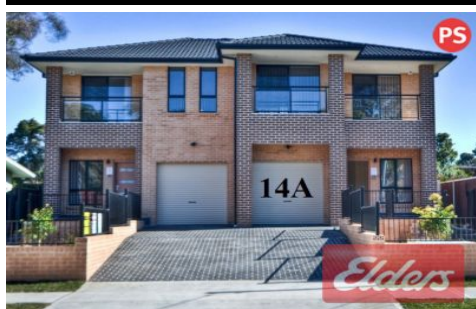

Elders

Elders

PROJECT SALES

PS

Leon Gietzmann 0404 032 934

14A Warman Street PENDLE HILL NSW

4  3  1 

WE HAVE MANY MORE BRAND NEW PROPERTIES
AVAILABLE OFF THE PLAN
PROPERTIES AVAILABLE OFF THE PLAN INCLUDE,
GIRRAWEEEN 2 X 4 BEDROOM VILLAS (TORRENS
TITLE) AVAILABLE NOW !
GIRRAWEEEN 2 X 3 BEDROOM DUPLEXES (TORRENS
TITLE) AVAILABLE NOW !
TOONGABBIE 5 TOWNHOUSES (STRATA)
AVAILABLE NOVEMBER 2013
TOONGABBIE 2 VILLAS (STRATA) AVAILABLE
NOVEMBER 2013
TOONGABBIE 2 HOUSES (STRATA) AVAILABLE
NOVEMBER 2013
2 BEDROOM UNITS (STRATA) TO BE ADVISED