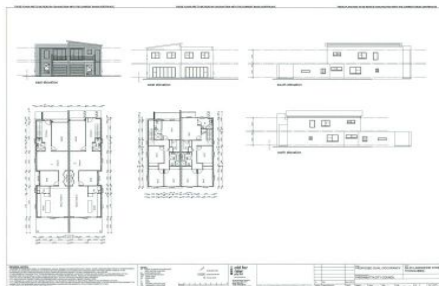

Elders

Elders

PROJECT SALES

Leon Gietzmann 0404 032 934

Lot 72, 40 Lamonerie Street TOONGABBIE NSW

4 1 1

Land Size : 640.3 sqm

View : <https://www.elderstoongabbie.com.au/sale/nsw/western-sydney/toongabbie/residential/house/5877849>