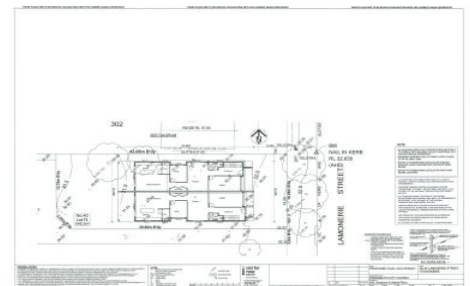

Elders

Elders

PROJECT SALES

Leon Gietzmann 0404 032 934

Lot 72, 40 Lamonerie Street TOONGABBIE NSW

4 1 1

Land Size : 640.3 sqm

View : <https://www.elderstoongabbie.com.au/sale/nsw/western-sydney/toongabbie/residential/house/5877849>