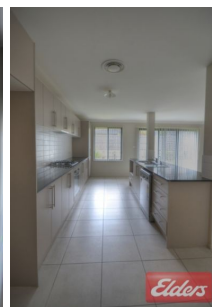

Elders

16 Adelong Parade The Ponds NSW

4  2  2 

This stunning immaculately presented two storey family home boasts style and elegance. This property is designed for entertaining with spacious bedrooms, open plan living spaces perfect for guests and big enough to cater for the modern day family.

Also included in this stunning residence is:

- * Four large bedrooms with built ins, the main bedroom with ensuite and walk in robe
- * Downstairs formal lounge, open plan dining plus family room
- * Exquisite gourmet kitchen with gas cooking and stainless steel appliances, ample cupboard space and dishwasher
- * Huge upstairs family room
- * Downstairs powder room
- * Automatic Double lock up Garage along with two car spaces available to park