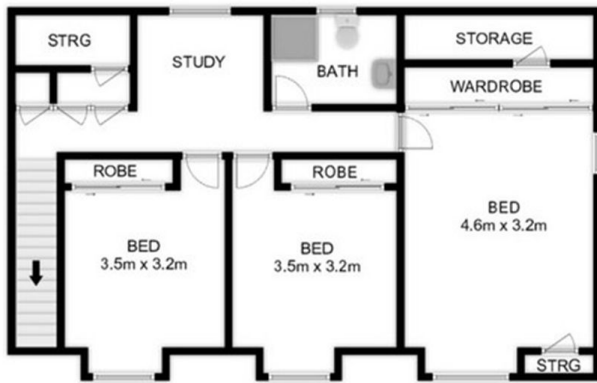

- + 4 generous size bedrooms, 3 with built-in-robos and ceiling fans (1 bedroom downstairs).
- + Formal and informal living spaces with air-conditioning.
- + Exquisite kitchen with gas appliances and breakfast bar.
- + 2 modern bathrooms, 1 on each level.
- + Upstairs study nook or extra living space.
- + Freshly painted both internally and externally, plantation shutters, numerous storage spaces.
- + Impeccably landscaped, entertainers yards incorporating

1st FLOOR

GROUND FLOOR